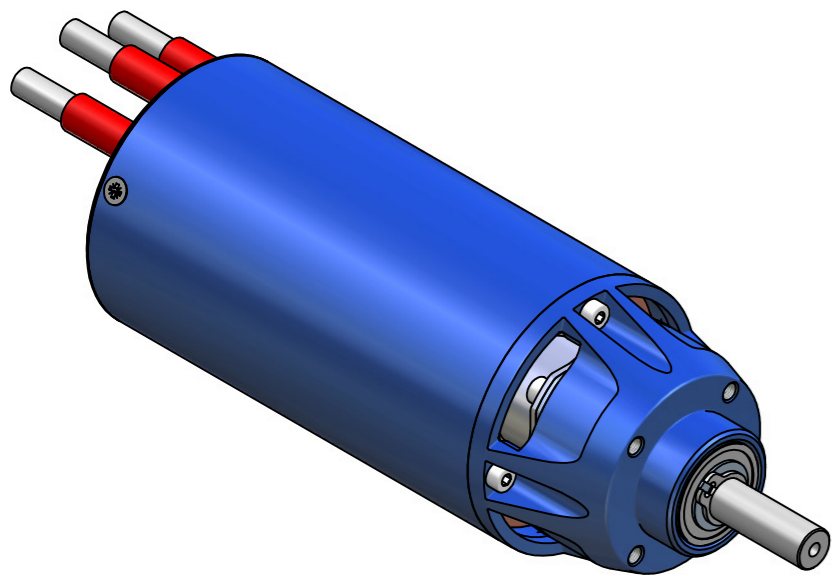

1:1
e-motor L-4045

1:1
e-motor L-4045C fan

1:1
e-motor L-4045 gear

IV	III	II	I	changes are marked with an Δ -symbol including index
change history: 01) 02) 03) 04) 05)			range of application: e-motor L-40	replaced by: replacement for: file-name: drawing-no.-index_title
title: main measures e-motor L-4045 all types			scale: 2:1 1:1	plotted: 13.02.13 DIDA checked: 13.02.13 LEO released: 13.02.13 LEO part-no.
LEOMOTION Leomotion GmbH Jakob Stutz Strasse 46 CH-8335 Hilttau			The unauthorised use or disclosure to third parties, reproduction, or passing on of individual content items or complete pages without express authority is strictly forbidden	format: 2 drawing-no.: 4045.100 index: 00