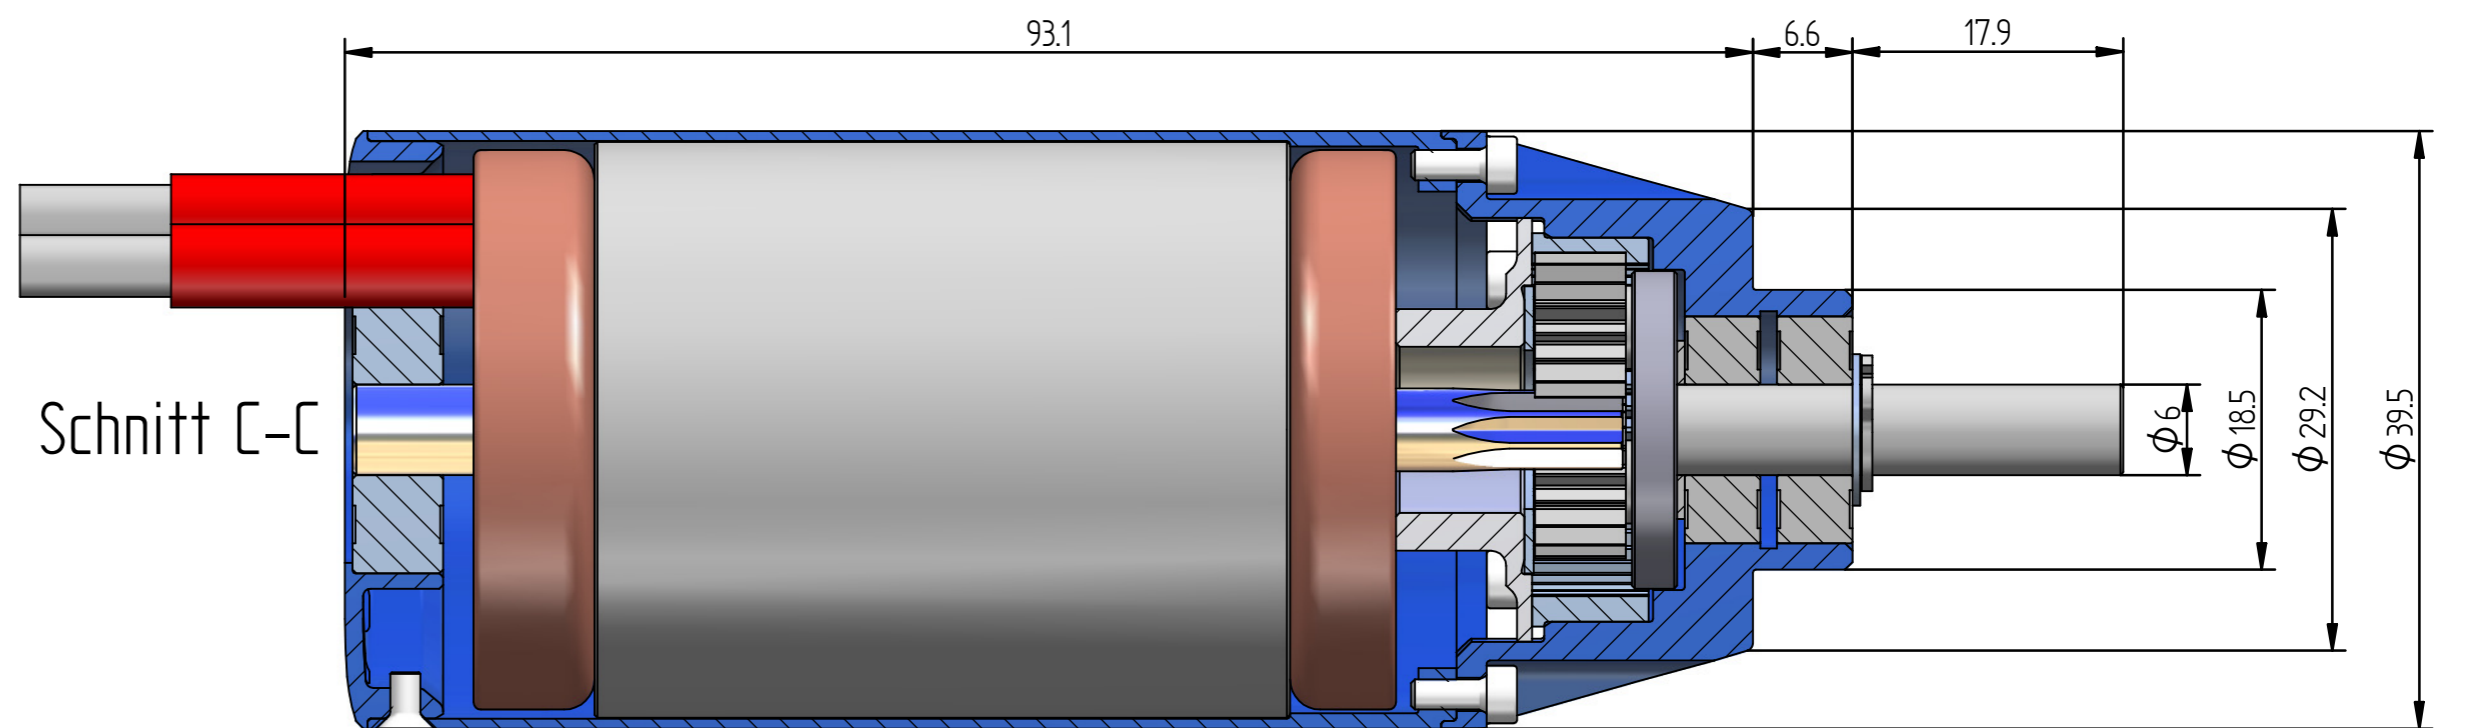

1:1
e-motor L-4045

1:1
e-motor L-4045C fan

1:1
e-motor L-4045 gear

IV	III	II	I	changes are marked with an Δ -symbol including index
change history: 01) 02) 03) 04) 05)			range of application: e-motor L-40	replaced by: replacement for: file-name: drawing-no.-index_title
title: main measures e-motor L-4045 all types			scale: 2:1 1:1	plotted: 13.02.13 DIDA checked: 13.02.13 LEO released: 13.02.13 LEO part-no.
LEOMOTION Leomotion GmbH Jakob Stutz Strasse 46 CH-8335 Hilttau			The unauthorised use or disclosure to third parties, reproduction, or passing on of individual content items or complete pages without express authority is strictly forbidden	format: 2 drawing-no.: 4045.100 index: 00