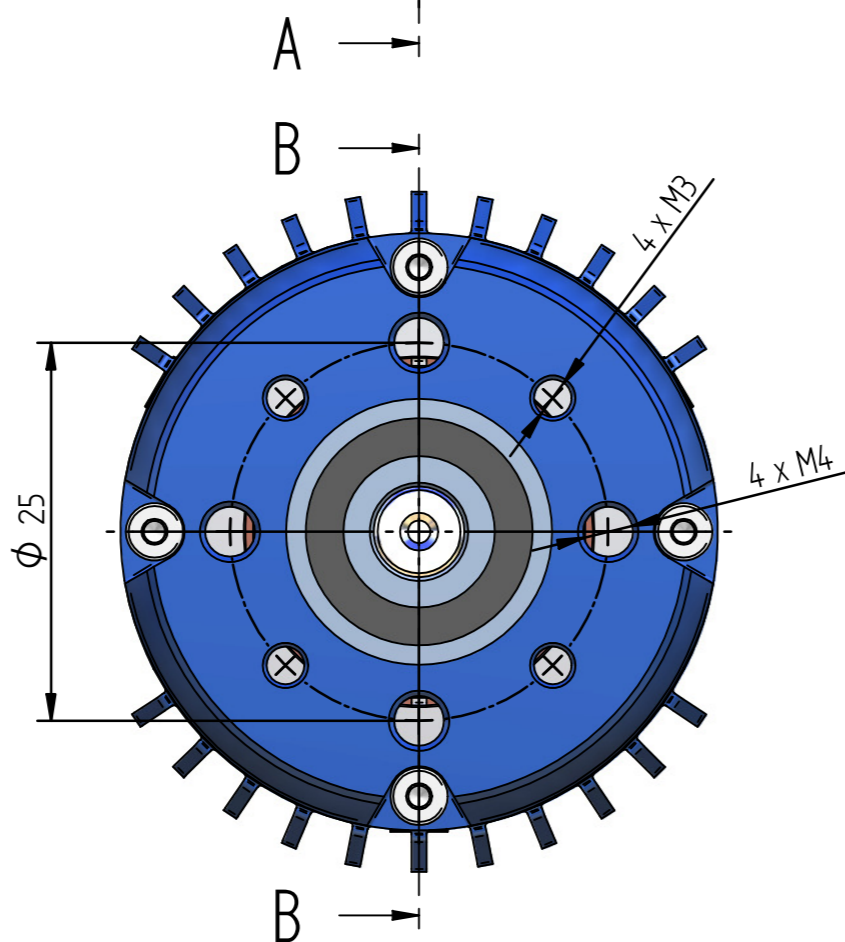

1:1
e-motor L-4045

1:1
e-motor L-4045C fan

1:1
e-motor L-4045 gear

IV	III	II	I	changes are marked with an Δ -symbol including index
change history: 01) 02) 03) 04) 05)			range of application: e-motor L-40	replaced by: replacement for: file-name: drawing-no.-index_title
title: main measures e-motor L-4045 all types			scale: 2:1 1:1	plotted: 13.02.13 DIDA checked: 13.02.13 LEO released: 13.02.13 LEO part-no.
LEOMOTION Leomotion GmbH Jakob Stutz Strasse 46 CH-8335 Hilttau			The unauthorised use or disclosure to third parties, reproduction, or passing on of individual content items or complete pages without express authority is strictly forbidden	format: 2 drawing-no.: 4045.100 index: 00