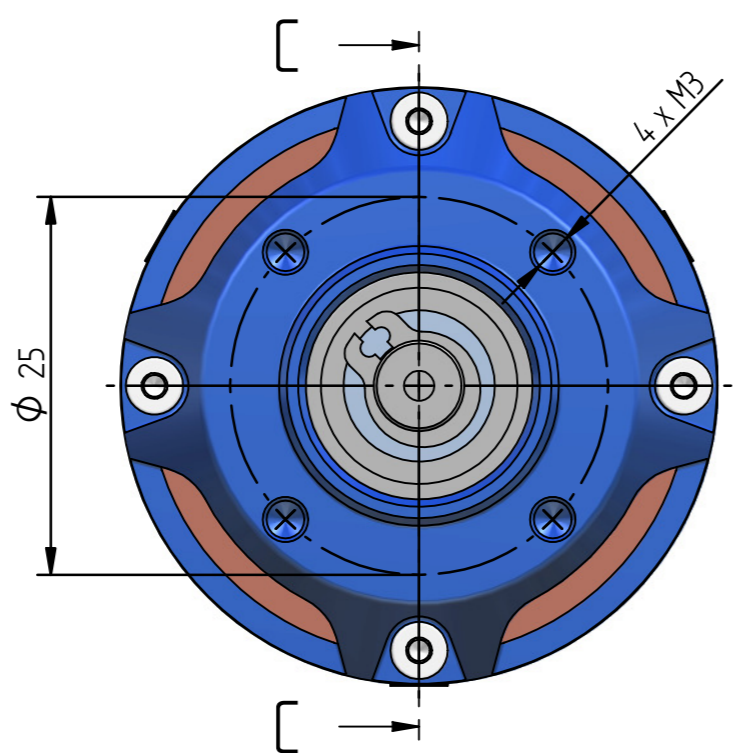

1:1
e-motor L-4045

1:1
e-motor L-4045C fan

1:1
e-motor L-4045 gear

IV	III	II	I	changes are marked with an Δ -symbol including index
change history: 01) 02) 03) 04) 05)			range of application: e-motor L-40	replaced by: replacement for: file-name: drawing-no.-index_title
title: main measures e-motor L-4045 all types			scale: 2:1 1:1	plotted: 13.02.13 DIDA checked: 13.02.13 LEO released: 13.02.13 LEO part-no.
LEOMOTION Leomotion GmbH Jakob Stutz Strasse 46 CH-8335 Hilttau			The unauthorised use or disclosure to third parties, reproduction, or passing on of individual content items or complete pages without express authority is strictly forbidden	format: 2 drawing-no.: 4045.100 index: 00