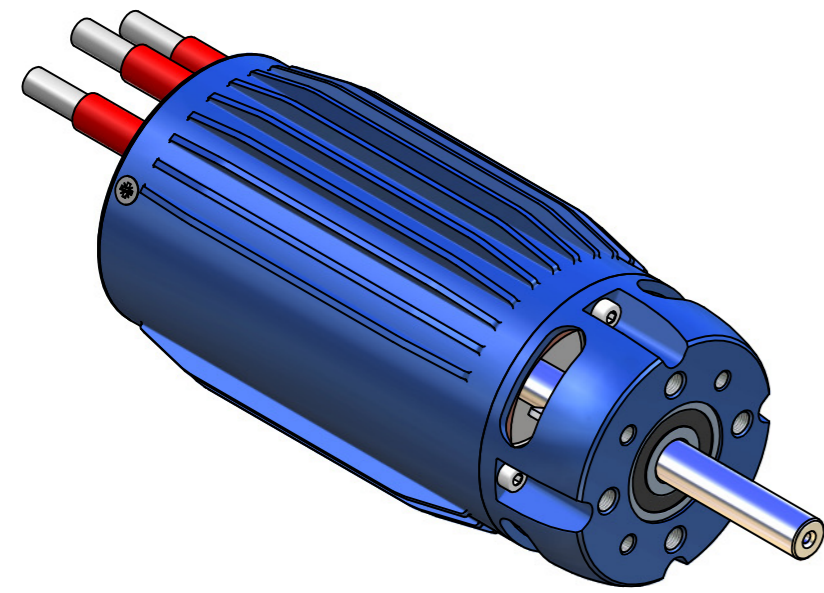

1:1
e-motor L-4045

1:1
e-motor L-4045C fan

1:1
e-motor L-4045 gear

IV	III	II	I	changes are marked with an Δ -symbol including index
change history: 01) 02) 03) 04) 05)			range of application: e-motor L-40	replaced by: replacement for: file-name: drawing-no.-index_title
title: main measures e-motor L-4045 all types			scale: 2:1 1:1	plotted: 13.02.13 DIDA checked: 13.02.13 LEO released: 13.02.13 LEO part-no.
LEOMOTION Leomotion GmbH Jakob Stutz Strasse 46 CH-8335 Hilttau			The unauthorised use or disclosure to third parties, reproduction, or passing on of individual content items or complete pages without express authority is strictly forbidden	format: 2 drawing-no.: 4045.100 index: 00