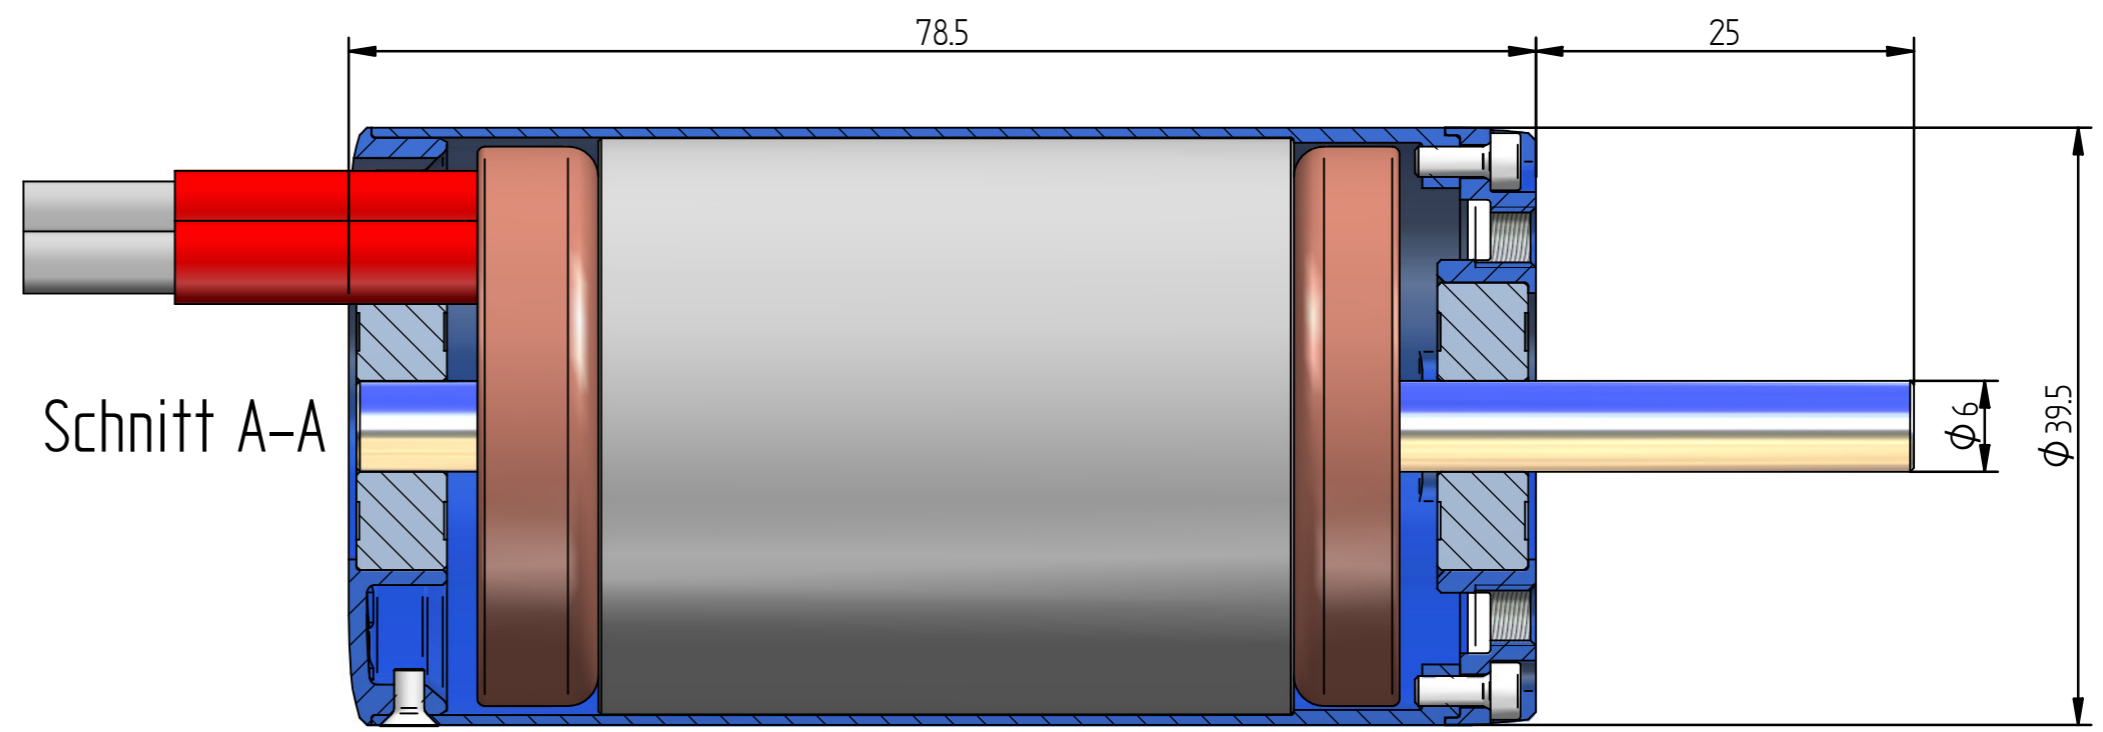

1:1
e-motor L-4045

1:1
e-motor L-4045C fan

1:1
e-motor L-4045 gear

IV	III	II	I	changes are marked with an Δ -symbol including index
change history: 01) 02) 03) 04) 05)			range of application: e-motor L-40	replaced by: replacement for: file-name: drawing-no.-index_title
title: main measures e-motor L-4045 all types			scale: 2:1 1:1	plotted: 13.02.13 DIDA checked: 13.02.13 LEO released: 13.02.13 LEO part-no.
LEOMOTION Leomotion GmbH Jakob Stutz Strasse 46 CH-8335 Hilttau			The unauthorised use or disclosure to third parties, reproduction, or passing on of individual content items or complete pages without express authority is strictly forbidden	format: 2 drawing-no.: 4045.100 index: 00