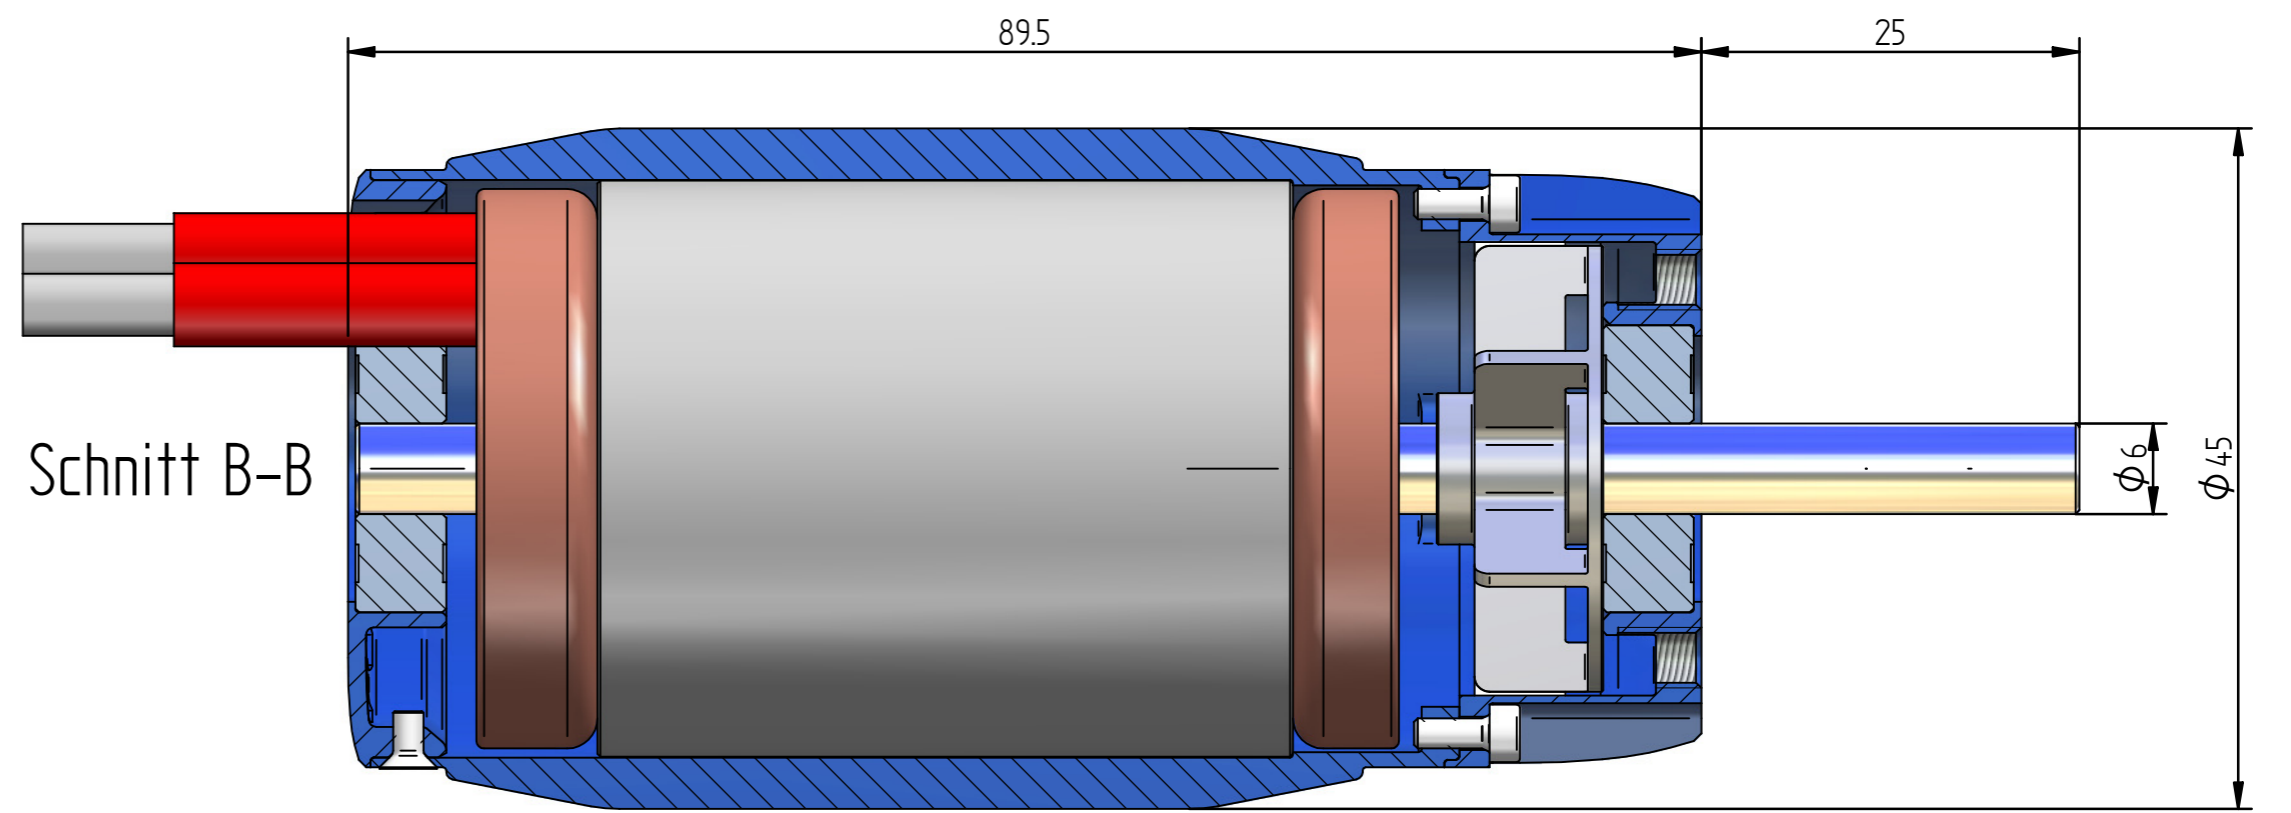

1:1
e-motor L-4045

1:1
e-motor L-4045C fan

1:1
e-motor L-4045 gear

IV	III	II	I	changes are marked with an Δ -symbol including index
change history: 01) 02) 03) 04) 05)			range of application: e-motor L-40	replaced by: replacement for: file-name: drawing-no.-index_title
title: main measures e-motor L-4045 all types			scale: 2:1 1:1	plotted: 13.02.13 DIDA checked: 13.02.13 LEO released: 13.02.13 LEO part-no.
LEOMOTION Leomotion GmbH Jakob Stutz Strasse 46 CH-8335 Hilttau			The unauthorised use or disclosure to third parties, reproduction, or passing on of individual content items or complete pages without express authority is strictly forbidden	format: 2 drawing-no.: 4045.100 index: 00