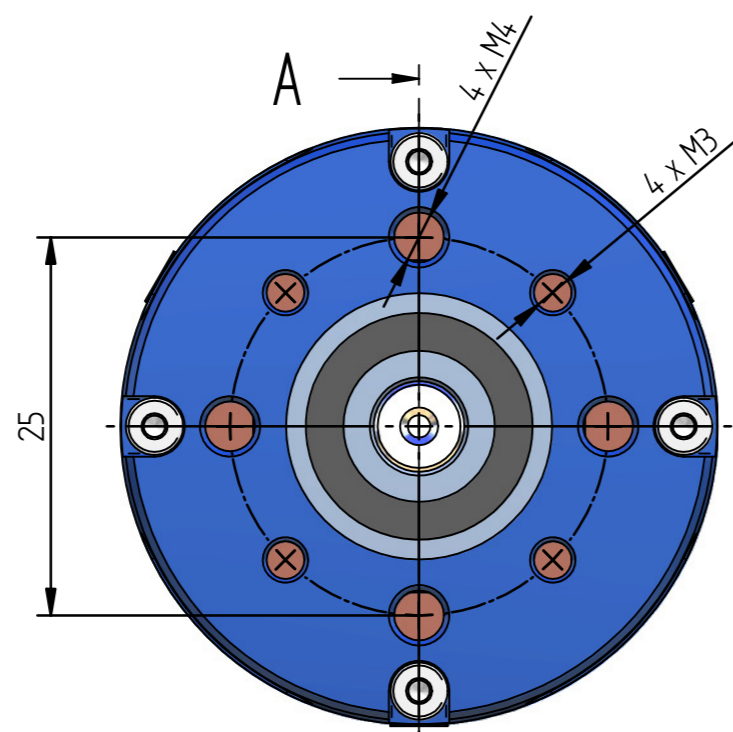

1:1
e-motor L-4045

1:1
e-motor L-4045C fan

1:1
e-motor L-4045 gear

IV	III	II	I	changes are marked with an Δ -symbol including index
change history: 01) 02) 03) 04) 05)			range of application: e-motor L-40	replaced by: replacement for: file-name: drawing-no.-index_title
title: main measures e-motor L-4045 all types			scale: 2:1 1:1	plotted: 13.02.13 DIDA checked: 13.02.13 LEO released: 13.02.13 LEO part-no.
LEOMOTION Leomotion GmbH Jakob Stutz Strasse 46 CH-8335 Hilttau			The unauthorised use or disclosure to third parties, reproduction, or passing on of individual content items or complete pages without express authority is strictly forbidden	format: 2 drawing-no.: 4045.100 index: 00