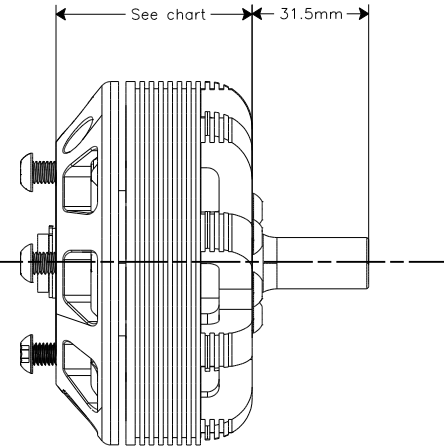

Length chart:
 8019= 53.5mm
 8038= 72.5mm
 8057= 91.5mm

					Name	Date	Title 80XX web drawing	
				Created By	SN	8/6/17		
				Checked By				
					Scale		Drawing Number	
No	Change	Date	Init				Issue	